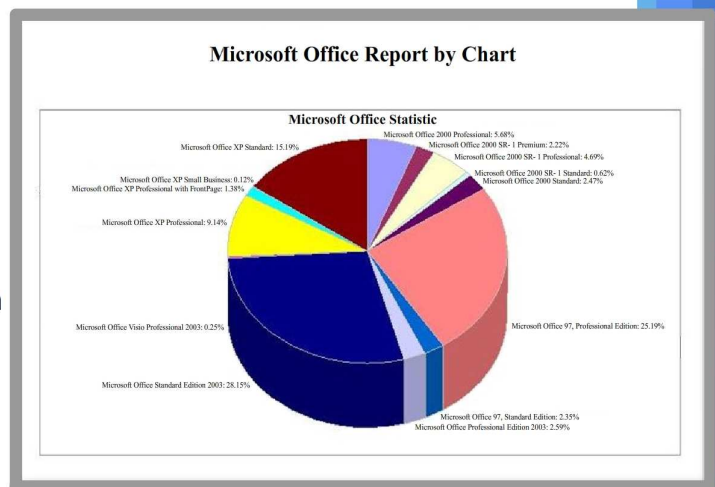

REPORT DESIGNER

- GUI environment similar to a word processor and various types of template ready to reuse
- Various functions to create or customize templates with tables and grid components
- Support for the smooth conversion to Excel and HTML formats
- WYSIWYG-based (What You See Is What You Get) tools optimized Windows environment
- Integrated with Tatacara Pengurusan Aset Alih Kerajaan (TPA)

Statistic and Chart

Pie Chart

Gantt Chart