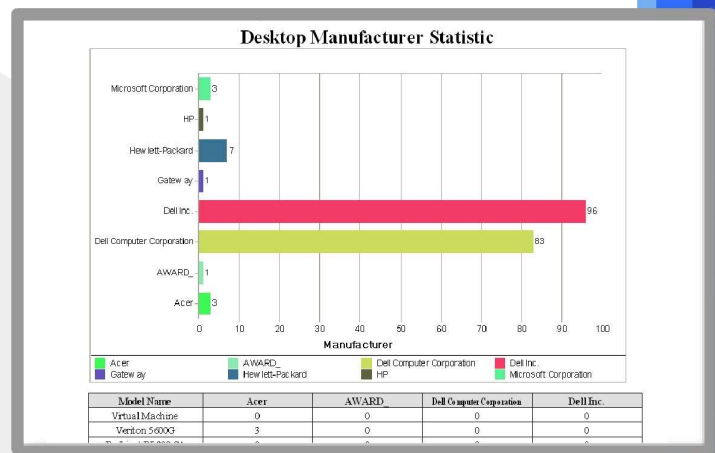

REPORT DESIGNER

- GUI environment similar to a word processor and various types of template ready to reuse
- Various functions to create or customize templates with tables and grid components
- Support for the smooth conversion to Excel and HTML formats
- WYSIWYG-based (What You See Is What You Get) tools optimized Windows environment
- Integrated with Tatacara Pengurusan Aset Alih Kerajaan (TPA)

Statistic and Chart

Pie Chart

Gantt Chart