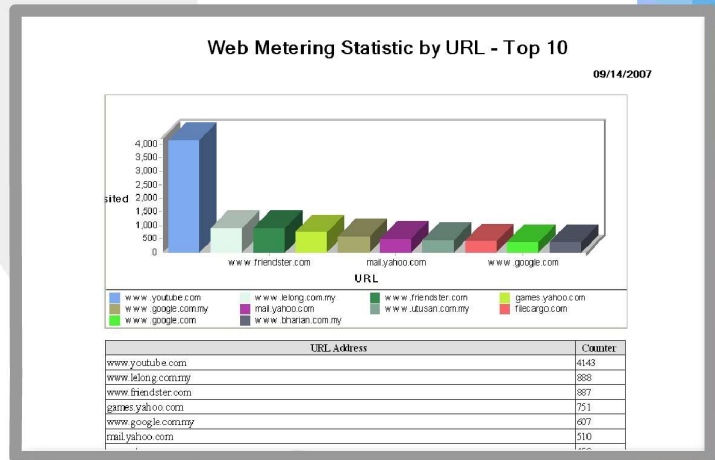

REPORT DESIGNER

- GUI environment similar to a word processor and various types of template ready to reuse
- Various functions to create or customize templates with tables and grid components
- Support for the smooth conversion to Excel and HTML formats
- WYSIWYG-based (What You See Is What You Get) tools optimized Windows environment
- Integrated with Tatacara Pengurusan Aset Alih Kerajaan (TPA)

Statistic and Chart

Pie Chart

Gantt Chart